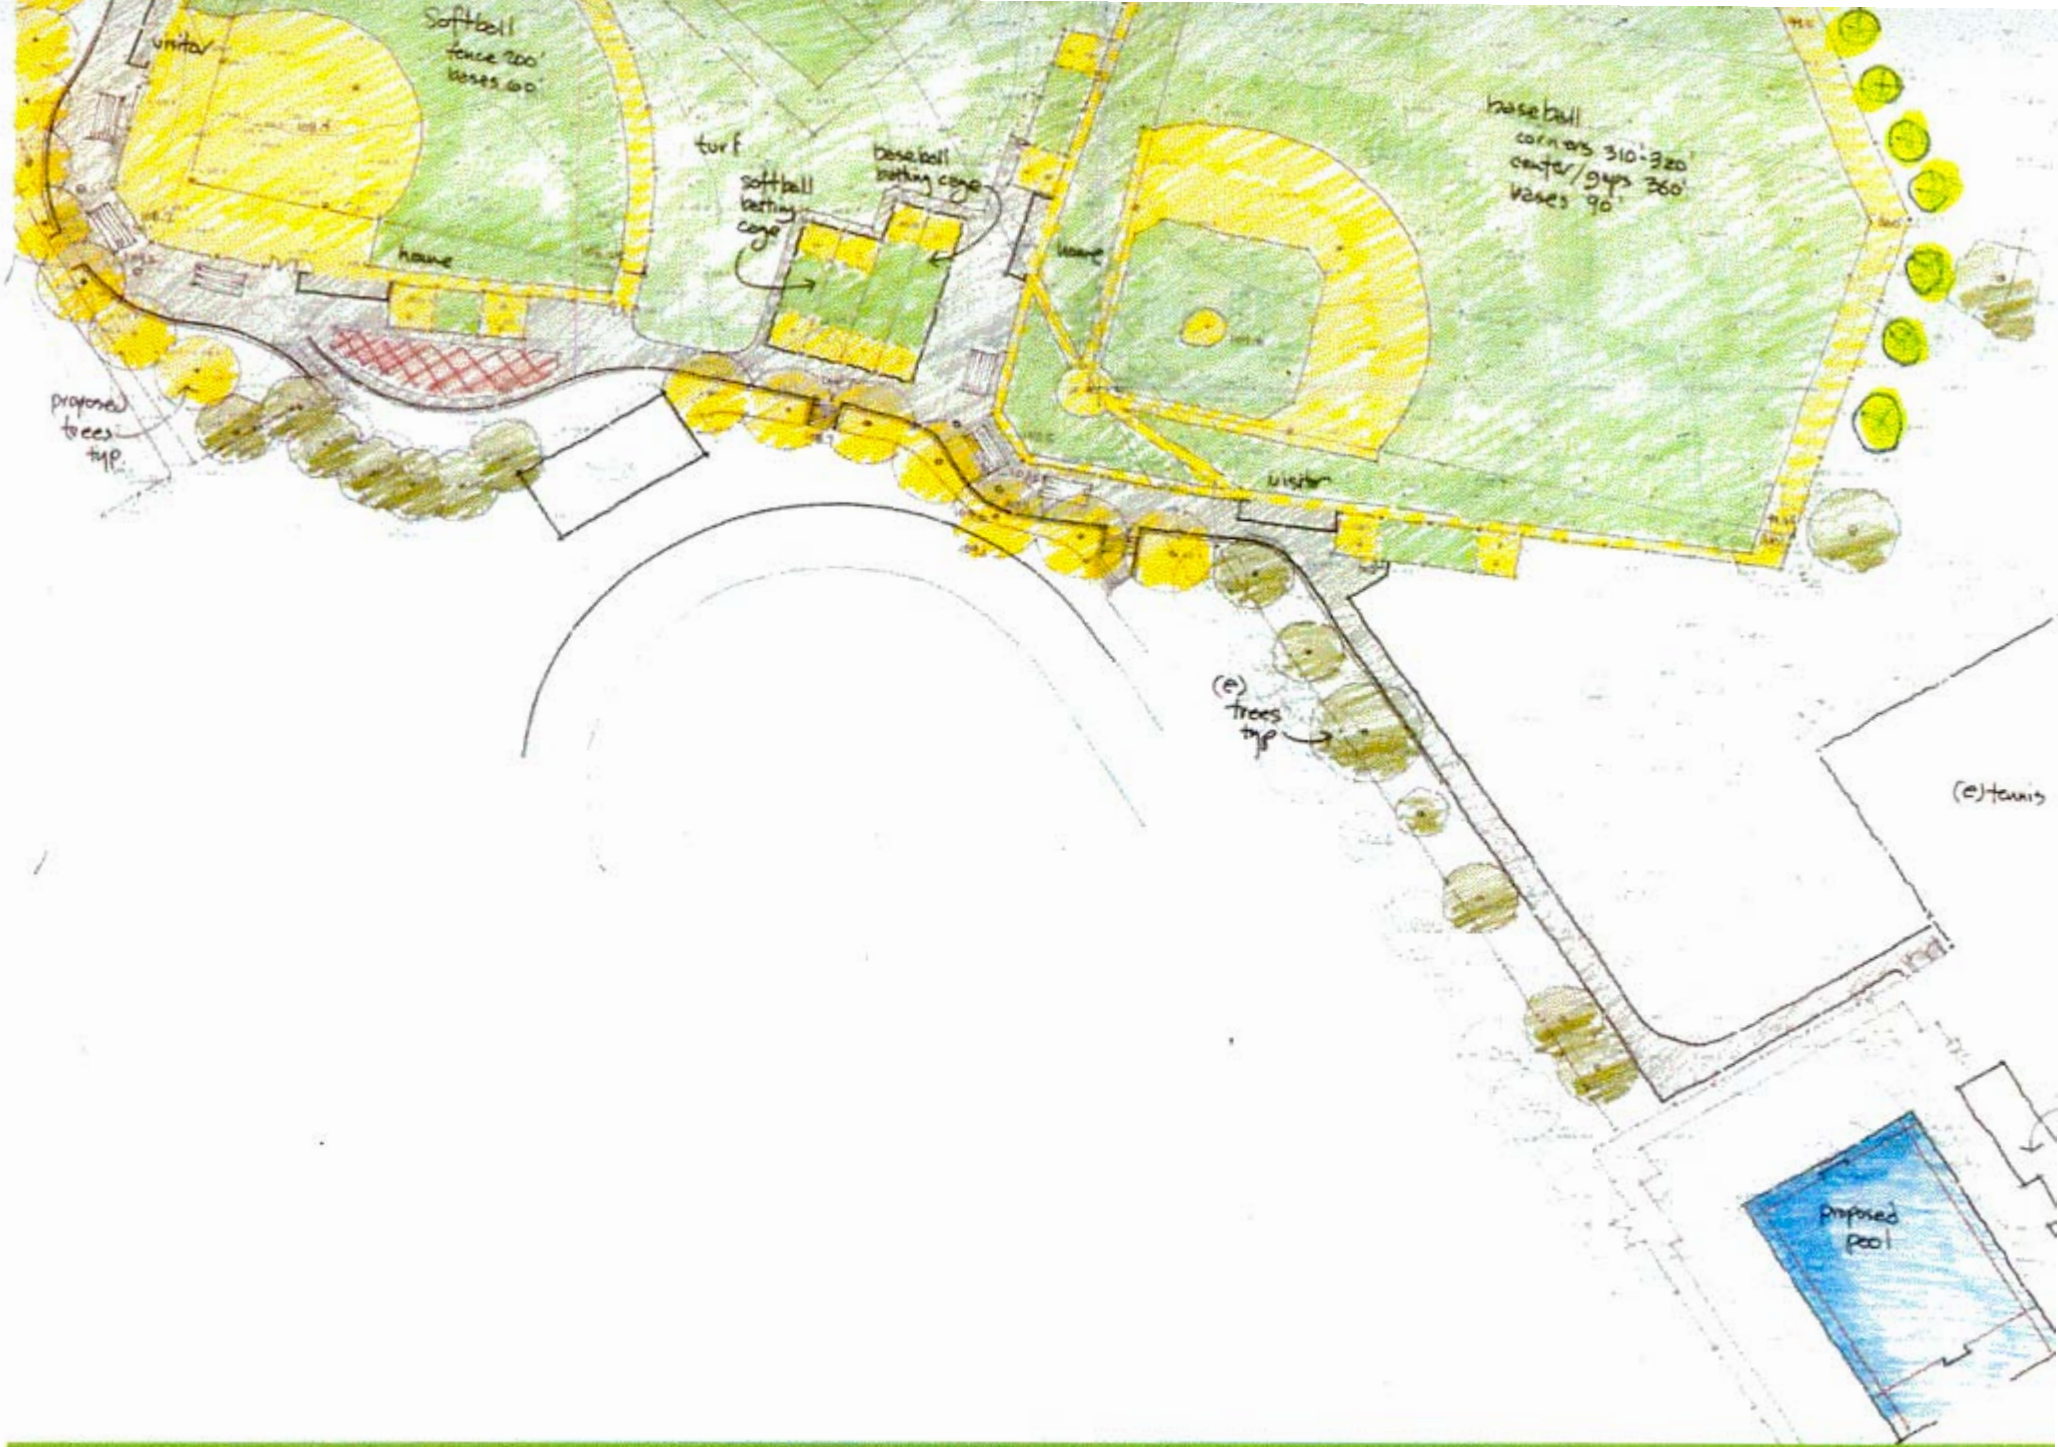

- ⊗ Extra trees (community suggestion)
- New trees (planned by district)

Preliminary Design
Gunn High School
Palo Alto Unified School District

LANDSCAPE ARCHITECTURE
CIVIL ENGINEERING
SPORT PLANNING & DESIGN
2455 The Alameda, Ste. 20
Sunnyvale, CA 95050
tel: 408.985.7200
fax: 408.985.7260
www.verdedesign.com