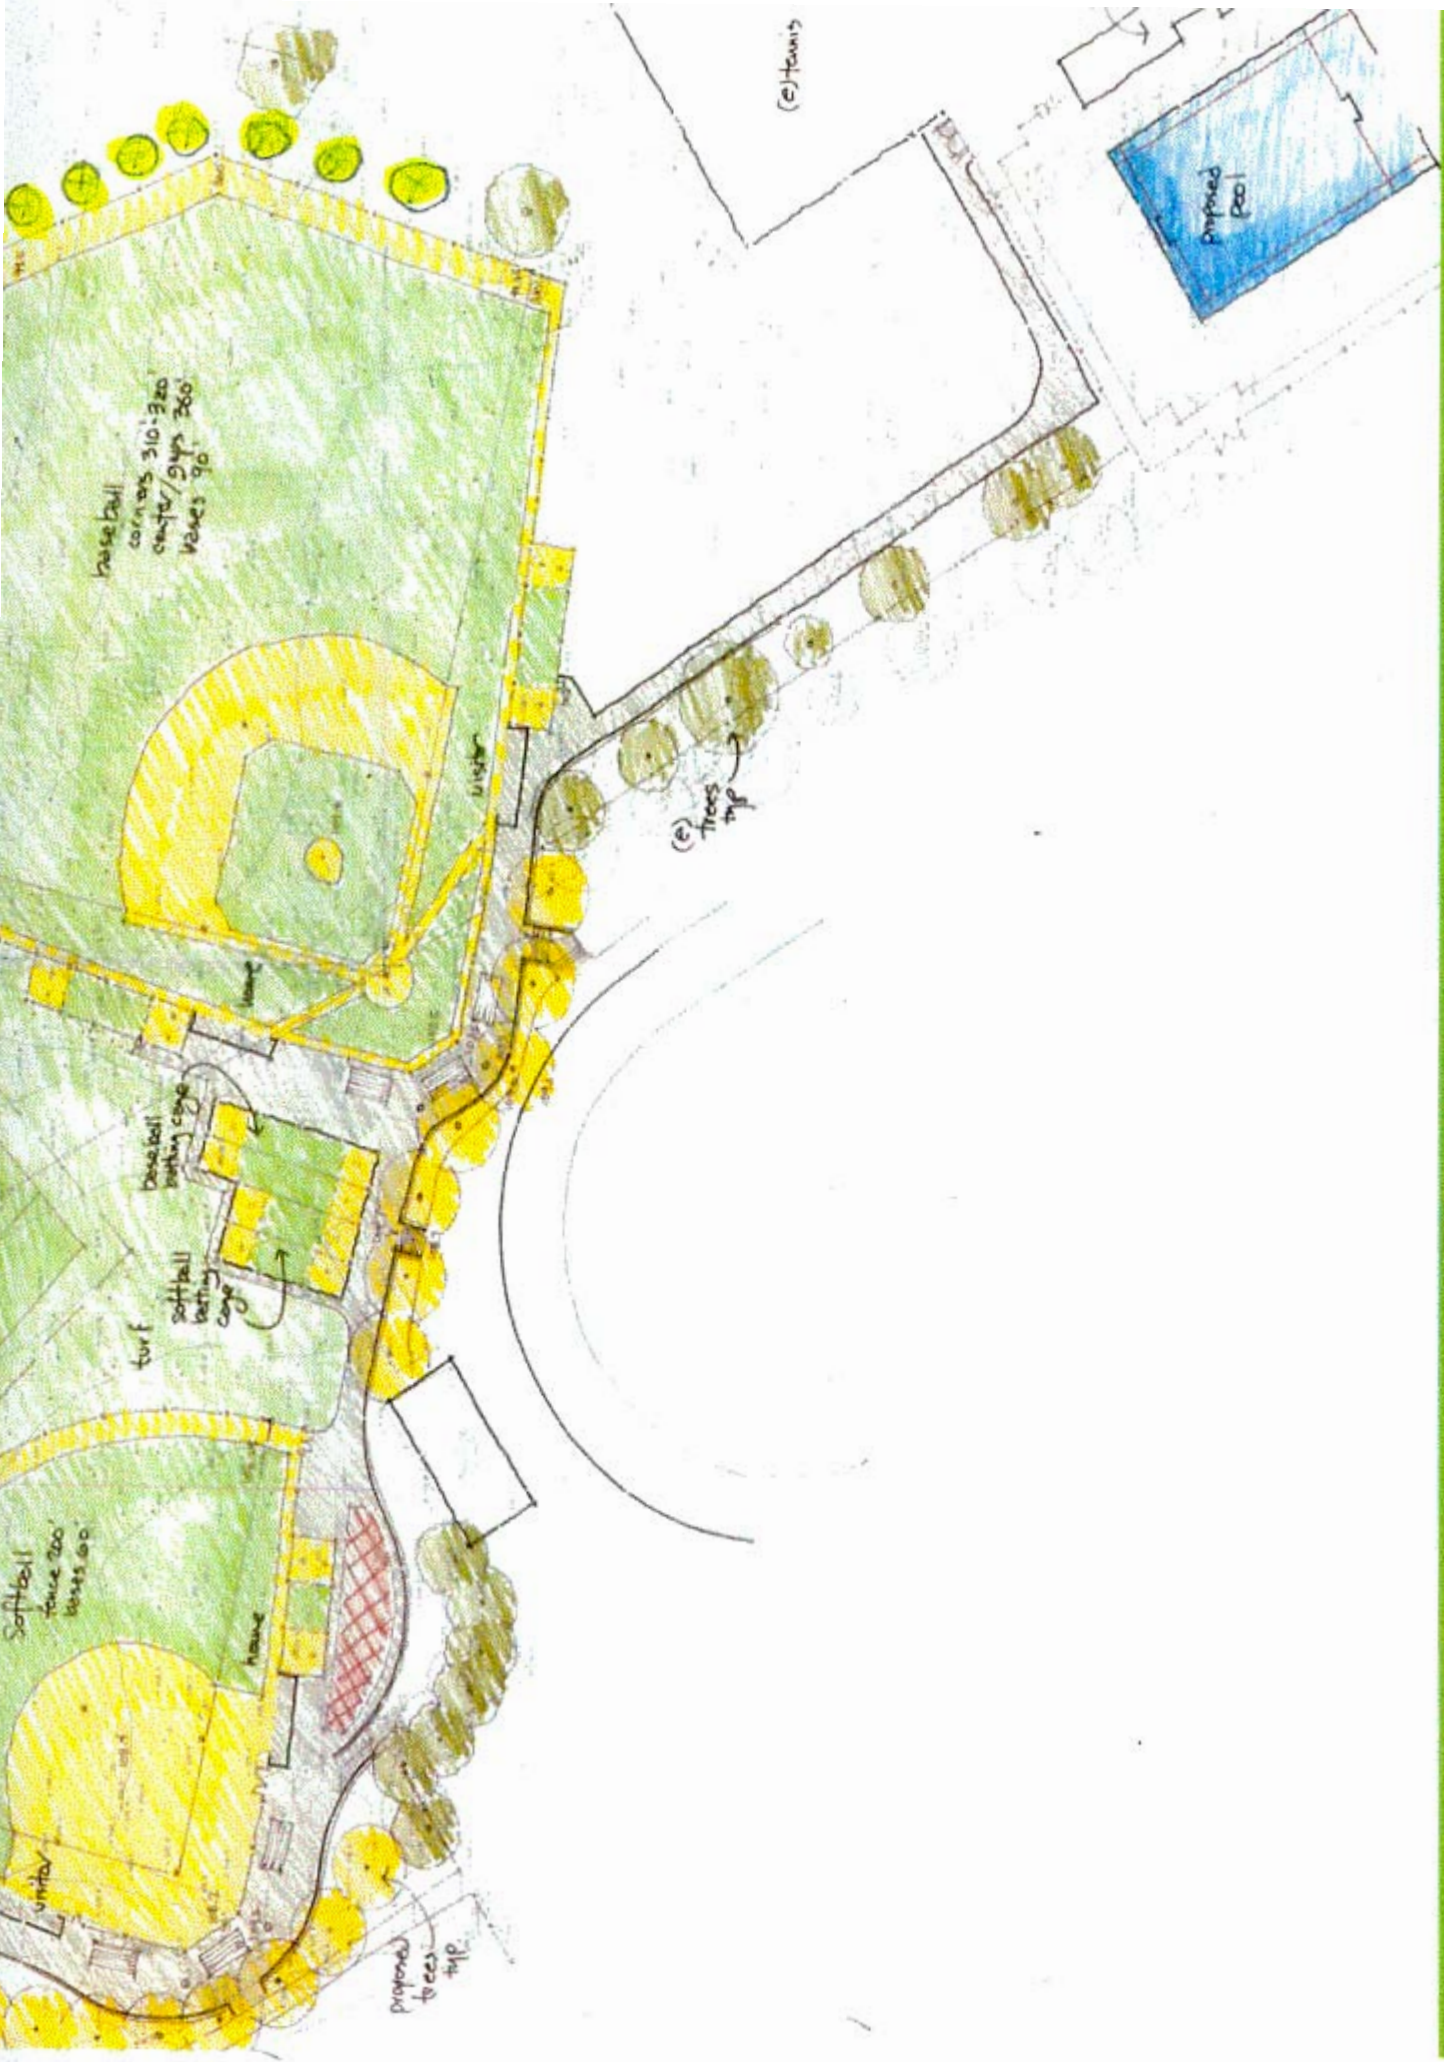

Extra trees (community suggestion)
New trees (planned by district)

Preliminary Design
 Gunn High School
 Palo Alto Unified School District

LANDSCAPE ARCHITECTURE
 CIVIL ENGINEERING
 SPORT PLANNING & DESIGN
 2455 The Alameda, Ste. 20
 South Olin, CA 95060
 Tel: 408.985.7300
 Fax: 408.985.7360
 www.verdedesign.com